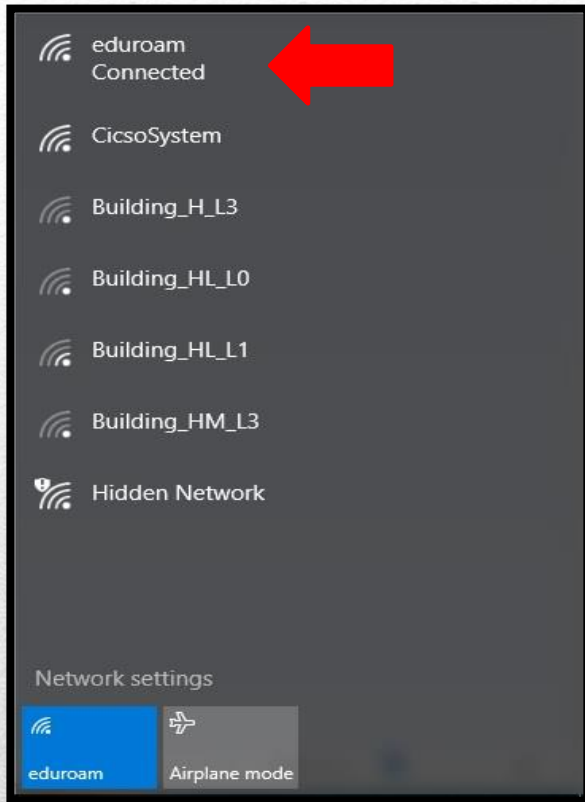

Install Eduroam

1. Connect to **Eduroam**

2. Username : **StudentID@swinburne.edu.my**
(Eg: 1234567@swinburne.edu.my)

Password : **Blackboard Password**

4. Tap **OK**

Install Eduroam

5. Make sure your device is connected to **Eduroam**