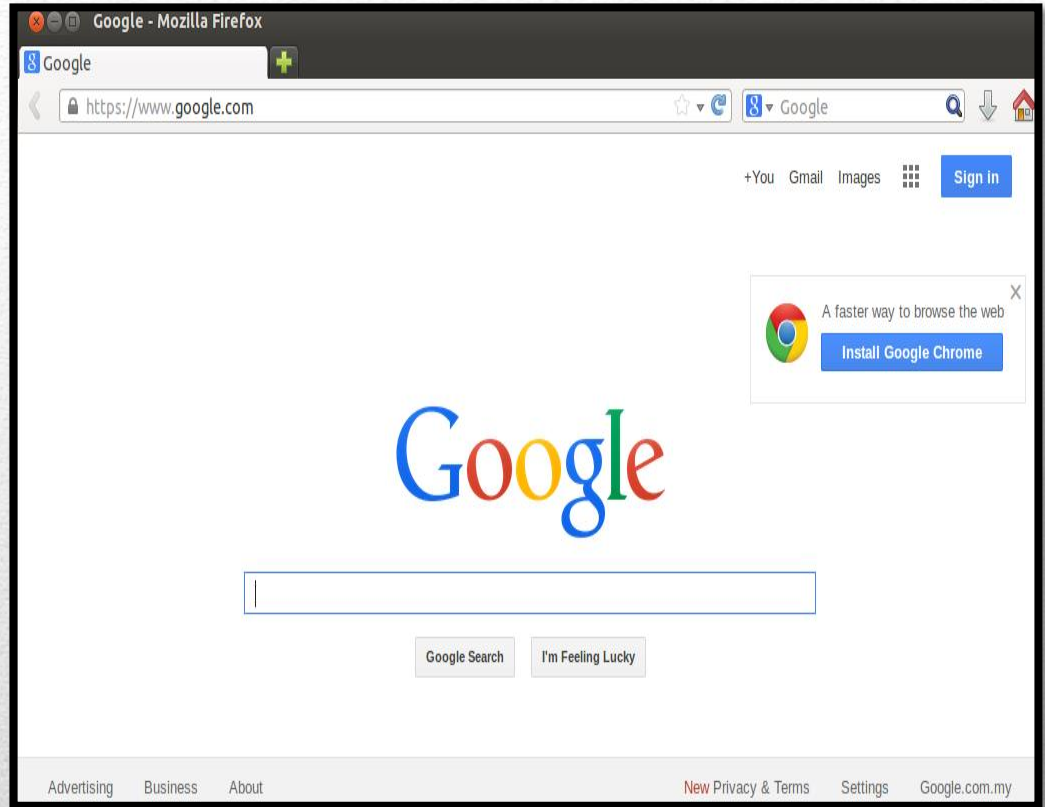

Install Eduroam

1. Connect to **Eduroam**

2. Username : **StudentID@swinburne.edu.my**
(Eg: 1234567@swinburne.edu.my)

Password : **Blackboard Password**

4. Tap **OK**

Install Eduroam

5. Make sure your device is connected to **Eduroam**