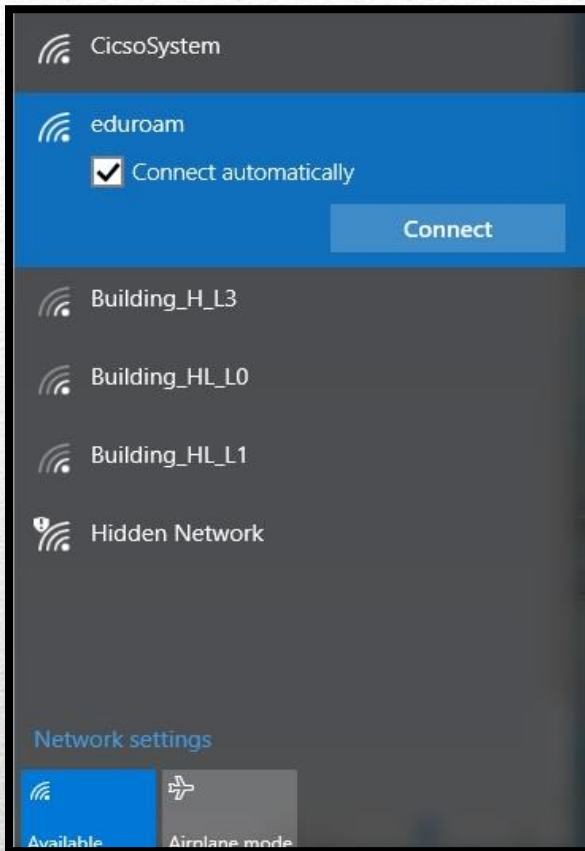

Eduroam

How To Guide for Windows Devices (Windows 7, 8 & 10)

This How To Guide OS version may vary with your OS version installed in your devices.
All the illustrations and steps in this document is meant for installation assistant and guidance.

Install Eduroam

1. Connect to **Eduroam**

2. Username : **StudentID@swinburne.edu.my**
(Eg: 1234567@swinburne.edu.my)

Password : **Blackboard Password**

4. Tap **OK**

Install Eduroam

5. Make sure your device is connected to **Eduroam**