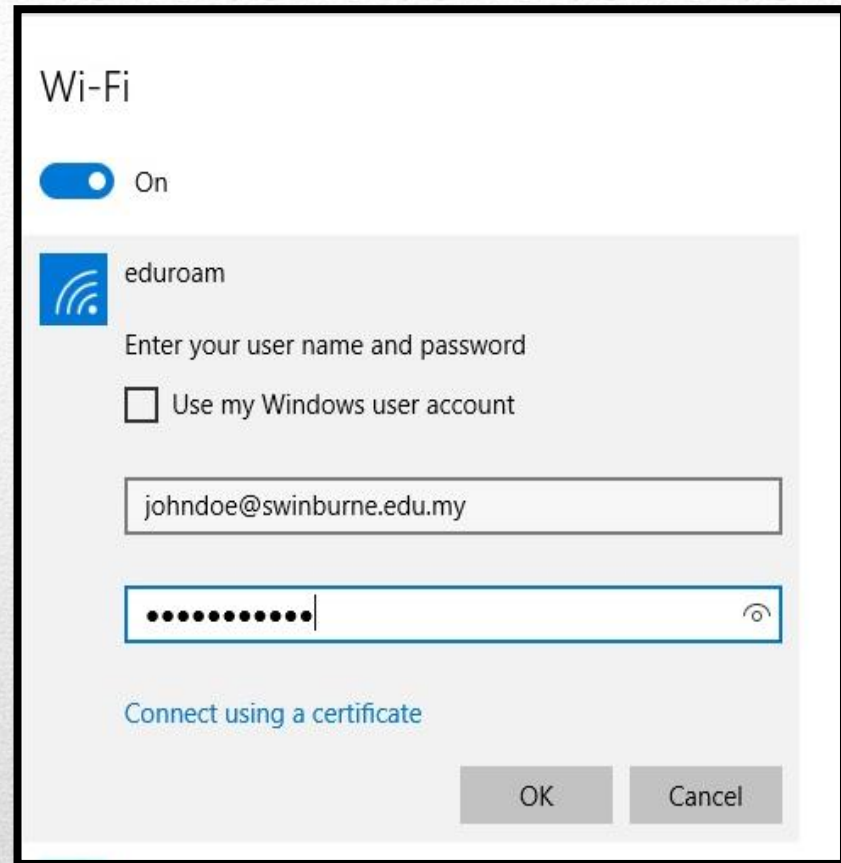

Eduroam

How To Guide for Windows Devices (Windows 7, 8 & 10)

This How To Guide OS version may vary with your OS version installed in your devices.
All the illustrations and steps in this document is meant for installation assistant and guidance.

Install Eduroam

1. Connect to **Eduroam**

2. Username : **StudentID@swinburne.edu.my**
(Eg: 1234567@swinburne.edu.my)

Password : **Blackboard Password**

4. Tap **OK**

Install Eduroam

5. Make sure your device is connected to **Eduroam**