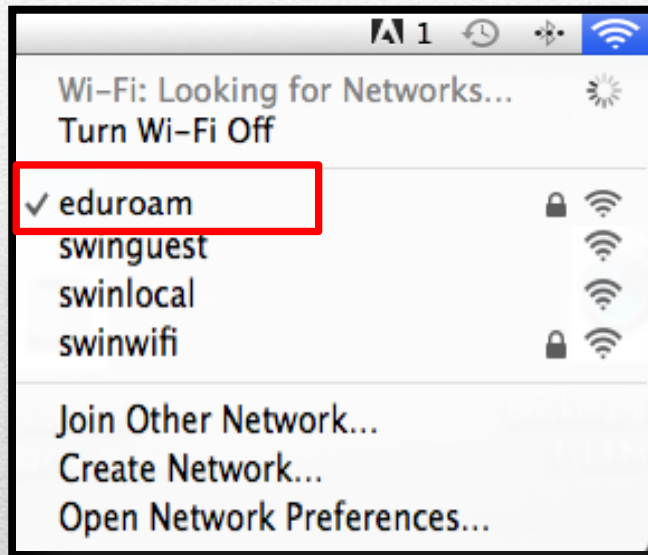

6. Make sure your device is connected to **Eduroam**