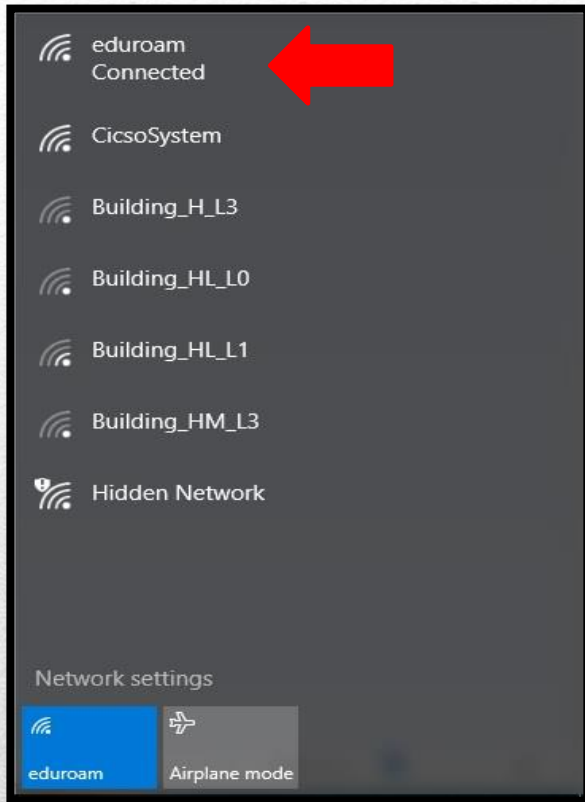

Install Eduroam

1. Connect to **Eduroam**

2. Username : **StudentID@swinburne.edu.my**
(Eg: **1234567@swinburne.edu.my**)

Password : **Blackboard Password**

4. Tap **OK**

Install Eduroam

5. Make sure your device is connected to **Eduroam**