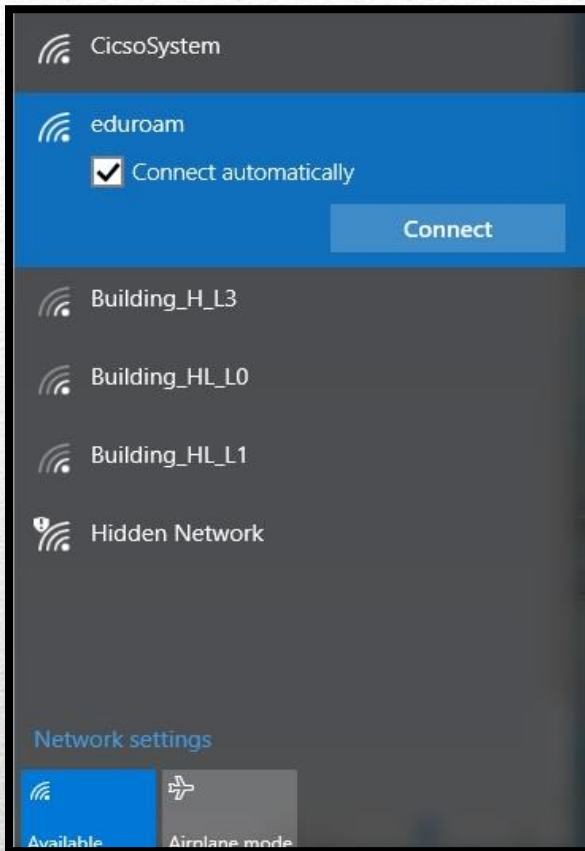

Eduroam

How To Guide for Windows Devices (Windows 7, 8 & 10)

This How To Guide OS version may vary with your OS version installed in your devices.
All the illustrations and steps in this document is meant for installation assistant and guidance.

Install Eduroam

1. Connect to **Eduroam**

2. Username : **StudentID@swinburne.edu.my**
(Eg: **1234567@swinburne.edu.my**)

Password : **Blackboard Password**

4. Tap **OK**

Install Eduroam

5. Make sure your device is connected to **Eduroam**