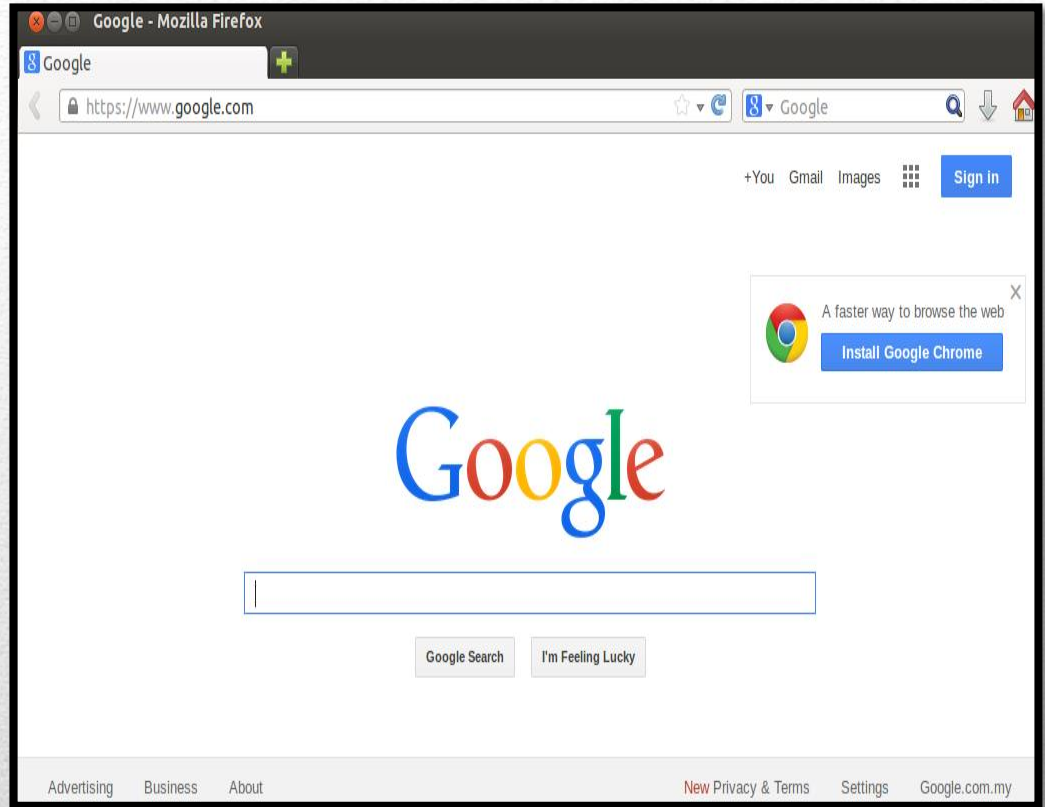

Install Eduroam

1. Connect to **Eduroam**

2. Username : **StudentID@swinburne.edu.my**
(Eg: **1234567@swinburne.edu.my**)

Password : **Blackboard Password**

4. Tap **OK**

Install Eduroam

5. Make sure your device is connected to **Eduroam**