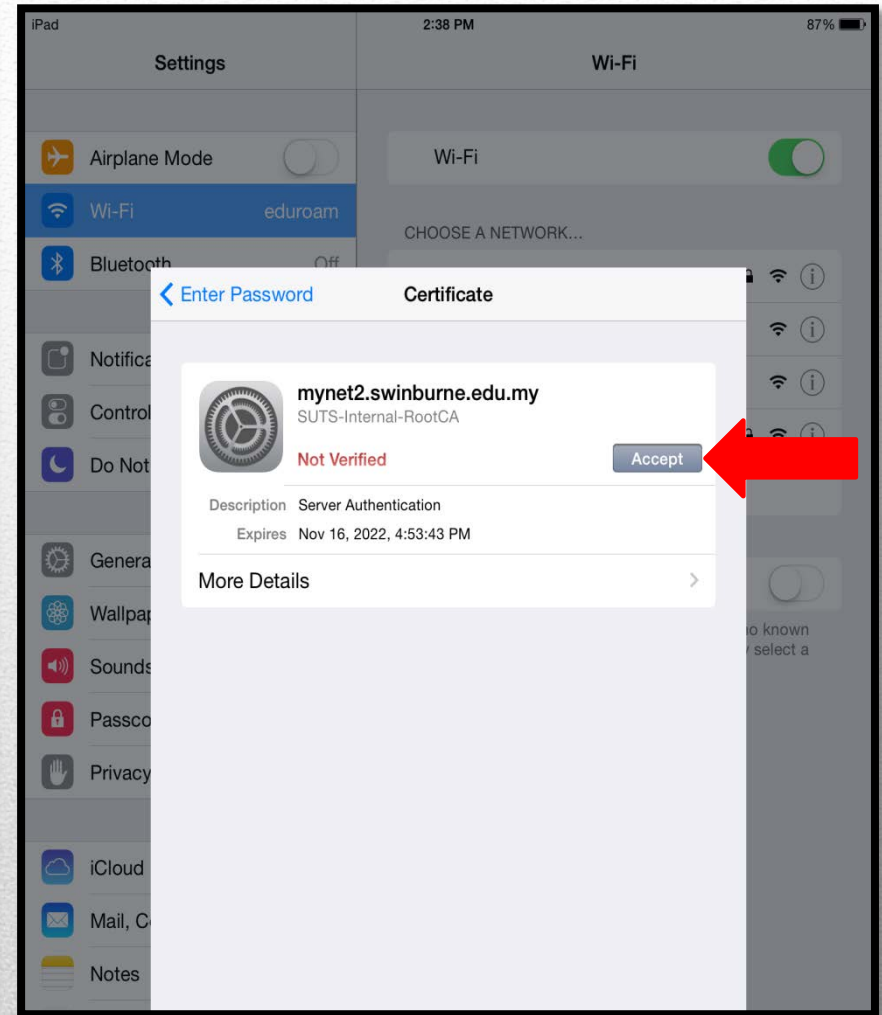

Install Eduroam

3. Username: **StudentID@swinburne.edu.my**
(Eg:1234567@swinburne.edu.my)

4. Tap **Accept**

Password : **Blackboard password**
and tap **Join**