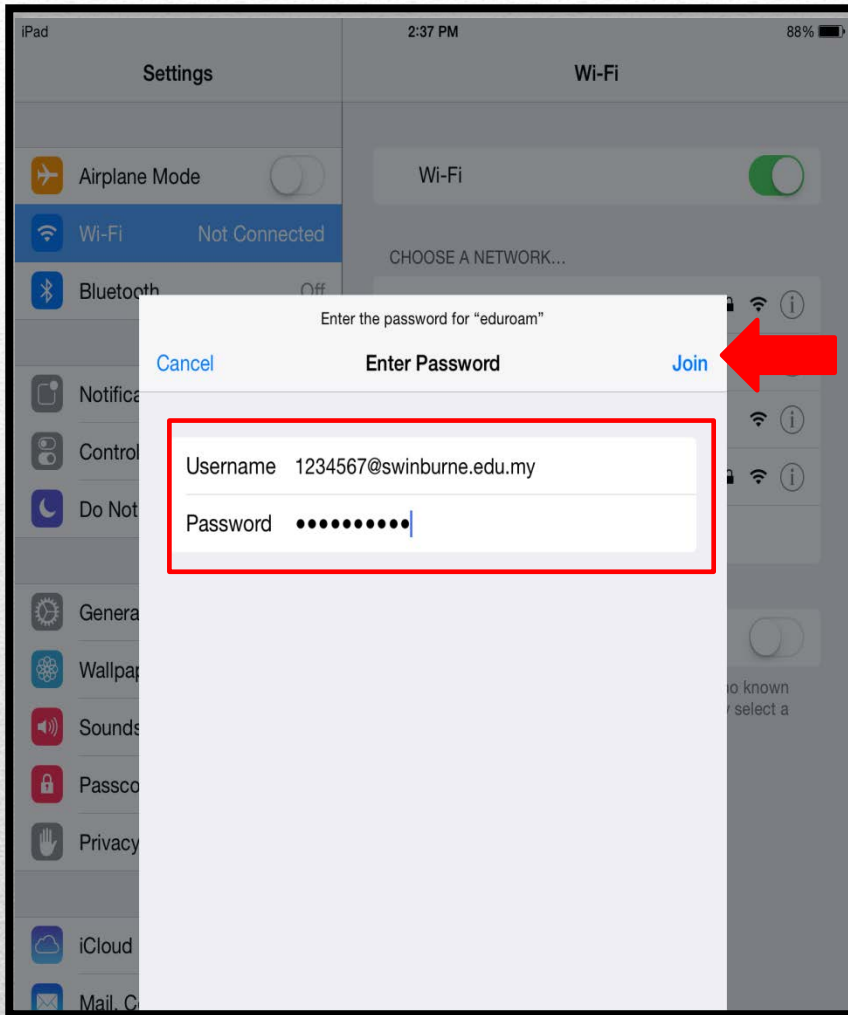

Install Eduroam

3. Username: **StudentID@swinburne.edu.my**
(Eg:1234567@swinburne.edu.my)

4. Tap **Accept**

Password : **Blackboard password**
and tap **Join**