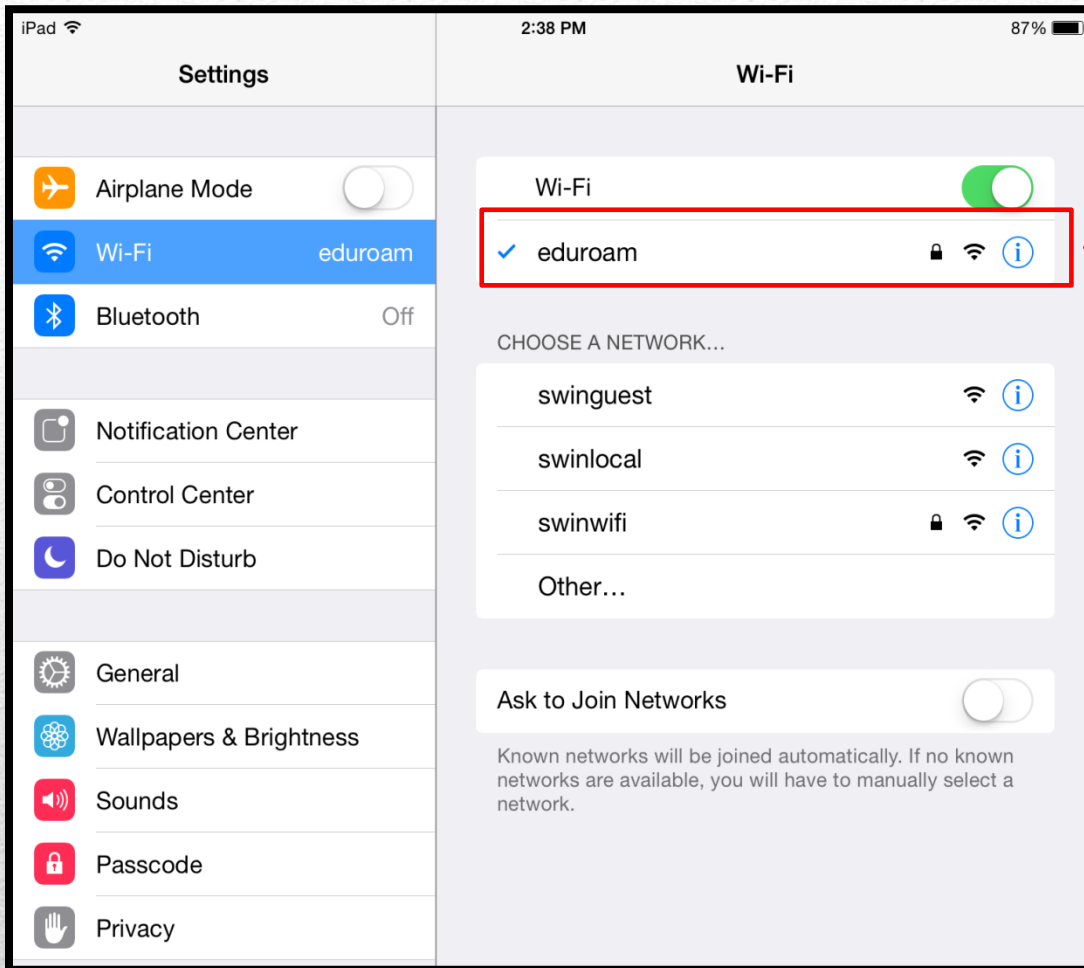

## How To Guide for iOS Devices

---

This How To Guide OS version may vary with your OS version installed in your devices.  
All the illustrations and steps in this document is meant for installation assistant and guidance.

# Install Eduroam

1. Go to **settings**

2. Connect your device to **Eduroam**

# Install Eduroam

3. Username: **StudentID@swinburne.edu.my**  
(Eg:1234567@swinburne.edu.my)

4. Tap **Accept**

Password : **Blackboard password**  
and tap **Join**

6. Make sure your device is connected to **Eduroam**